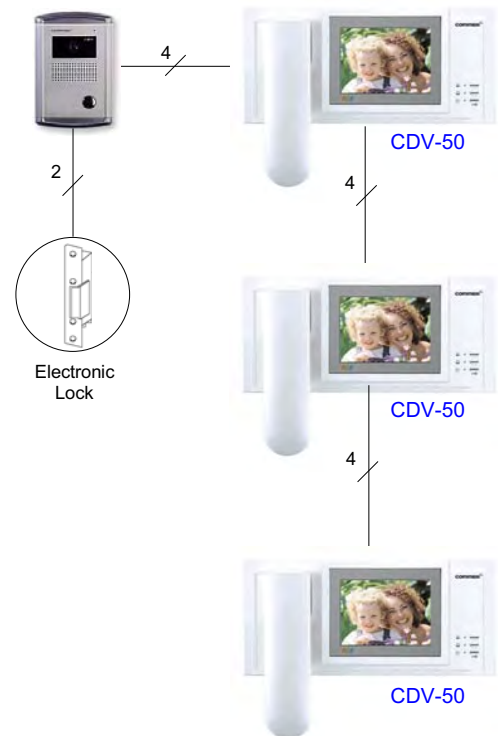

## Door Camera - Color CCD

- **DRC-40CS**  
Surface Mount  
Aluminum Housing  
100x142x37mm

- **DRC-4CG**  
Surface Mount  
Zinc Housing  
88x120x18mm

- **DRC-4CP**  
Surface Mount  
Zinc Housing  
50x118x20mm

- **DRC-4CH**  
Surface Mount  
Zinc Housing  
116x169x42.5mm

- **DRC-4CA**  
Flush Mount  
Aluminum Housing  
124x186x50mm

- **MBX-4CA**  
Surface Box for  
DRC-4BA/4CA  
Steel Housing

\* 0 Lux : Up to 300mm Front of The Camera

## System Network

\* 2 Camera + 1 Monitor + 1 Audio Handset

\* 1 Camera + 2 Monitor + 2 Audio Handset

\* 1 Camera + 3 Monitor ( Max. 50 M / 0.8mm )