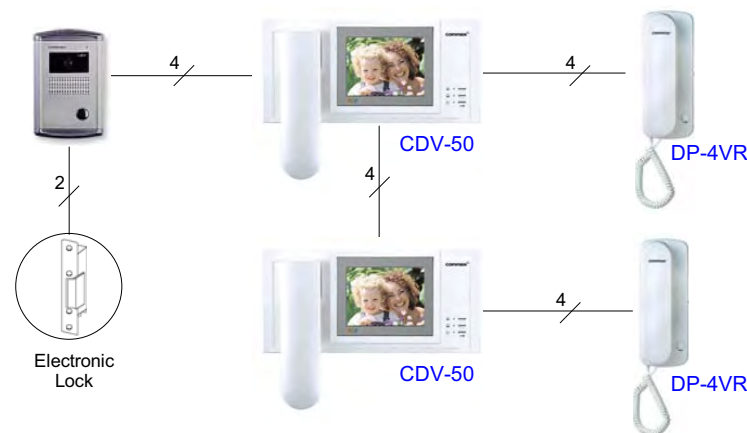

### DP-4VR

- Expansion Hand-set
- Door Release Button
- For CDV-50

## Door Camera - Color CCD

- **DRC-40CS**  
Surface Mount  
Aluminum Housing  
100x142x37mm

- **DRC-4CG**  
Surface Mount  
Zinc Housing  
88x120x18mm

- **DRC-4CP**  
Surface Mount  
Zinc Housing  
50x118x20mm

- **DRC-4CH**  
Surface Mount  
Zinc Housing  
116x169x42.5mm

- **DRC-4CA**  
Flush Mount  
Aluminum Housing  
124x186x50mm

- **MBX-4CA**  
Surface Box for  
DRC-4BA/4CA  
Steel Housing

\* 0 Lux : Up to 300mm Front of The Camera

## System Network

\* 2 Camera + 1 Monitor + 1 Audio Handset

\* 1 Camera + 2 Monitor + 2 Audio Handset

\* 1 Camera + 3 Monitor ( Max. 50 M / 0.8mm )