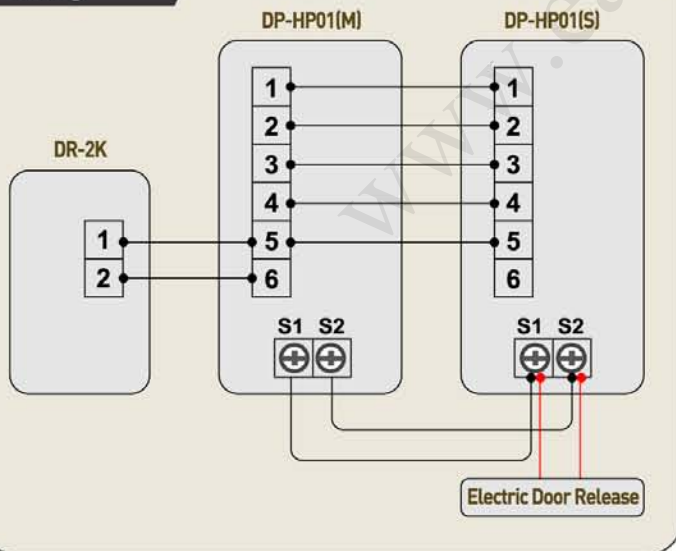

DR-2AN

DR-201A

Specification

- Power source : AC100/220/230/240 V
- Wiring :
 - DP-HP01~Door Unit: 2wires
 - DP-HP01(M)~DP-HP01(S): 5 wires
- Mounting type : Flush mounted type
- Dimension : 107 x 195 x 52(mm)

Features & function

- Door lock release
- Answering door call
- Room to room call & talk
- Supporting up to 2 audio door phones

Icons

• Open	
• Open	

Wiring

System Diagram

Distributed by

COMMAX Co.,Ltd.