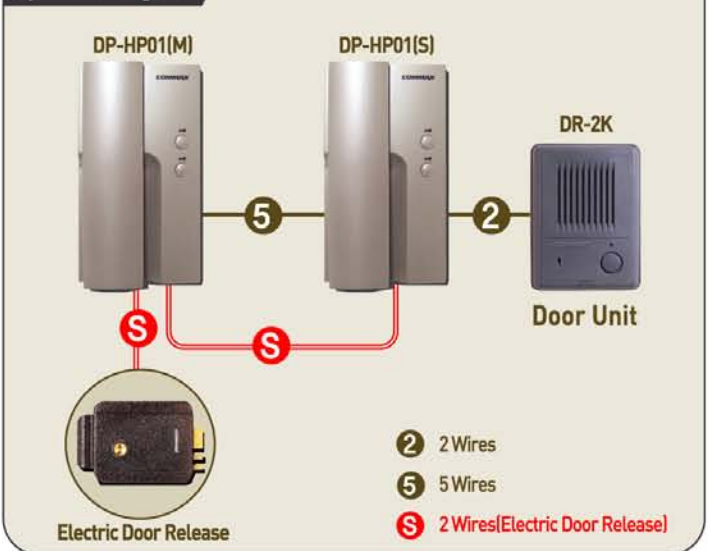

DR-2AN

DR-201A

Specification

- Power source : AC100/220/230/240 V
- Wiring :
 - DP-HP01~Door Unit: 2wires
 - DP-HP01(M)~DP-HP01(S): 5 wires
- Mounting type : Flush mounted type
- Dimension : 107 x 195 x 52(mm)

Features & function

- Door lock release
- Answering door call
- Room to room call & talk
- Supporting up to 2 audio door phones

Icons

• Open	
• Open	

Wiring

System Diagram

Distributed by

COMMAX Co.,Ltd.